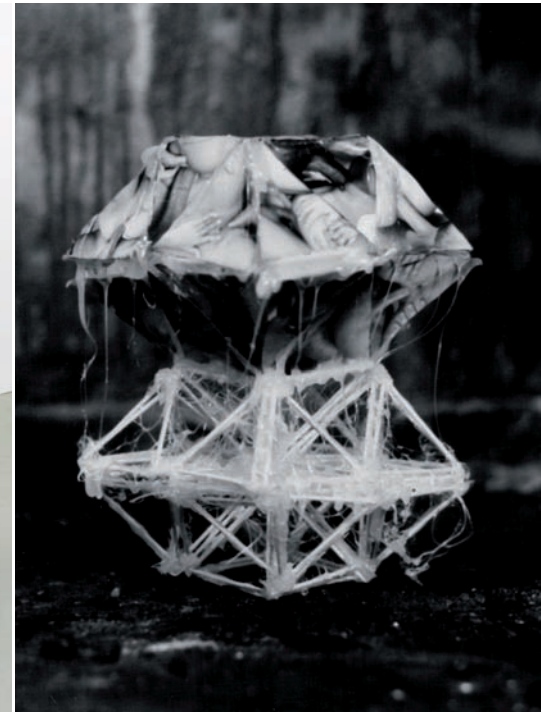

Jan Bokma: *installation* (2010), detail